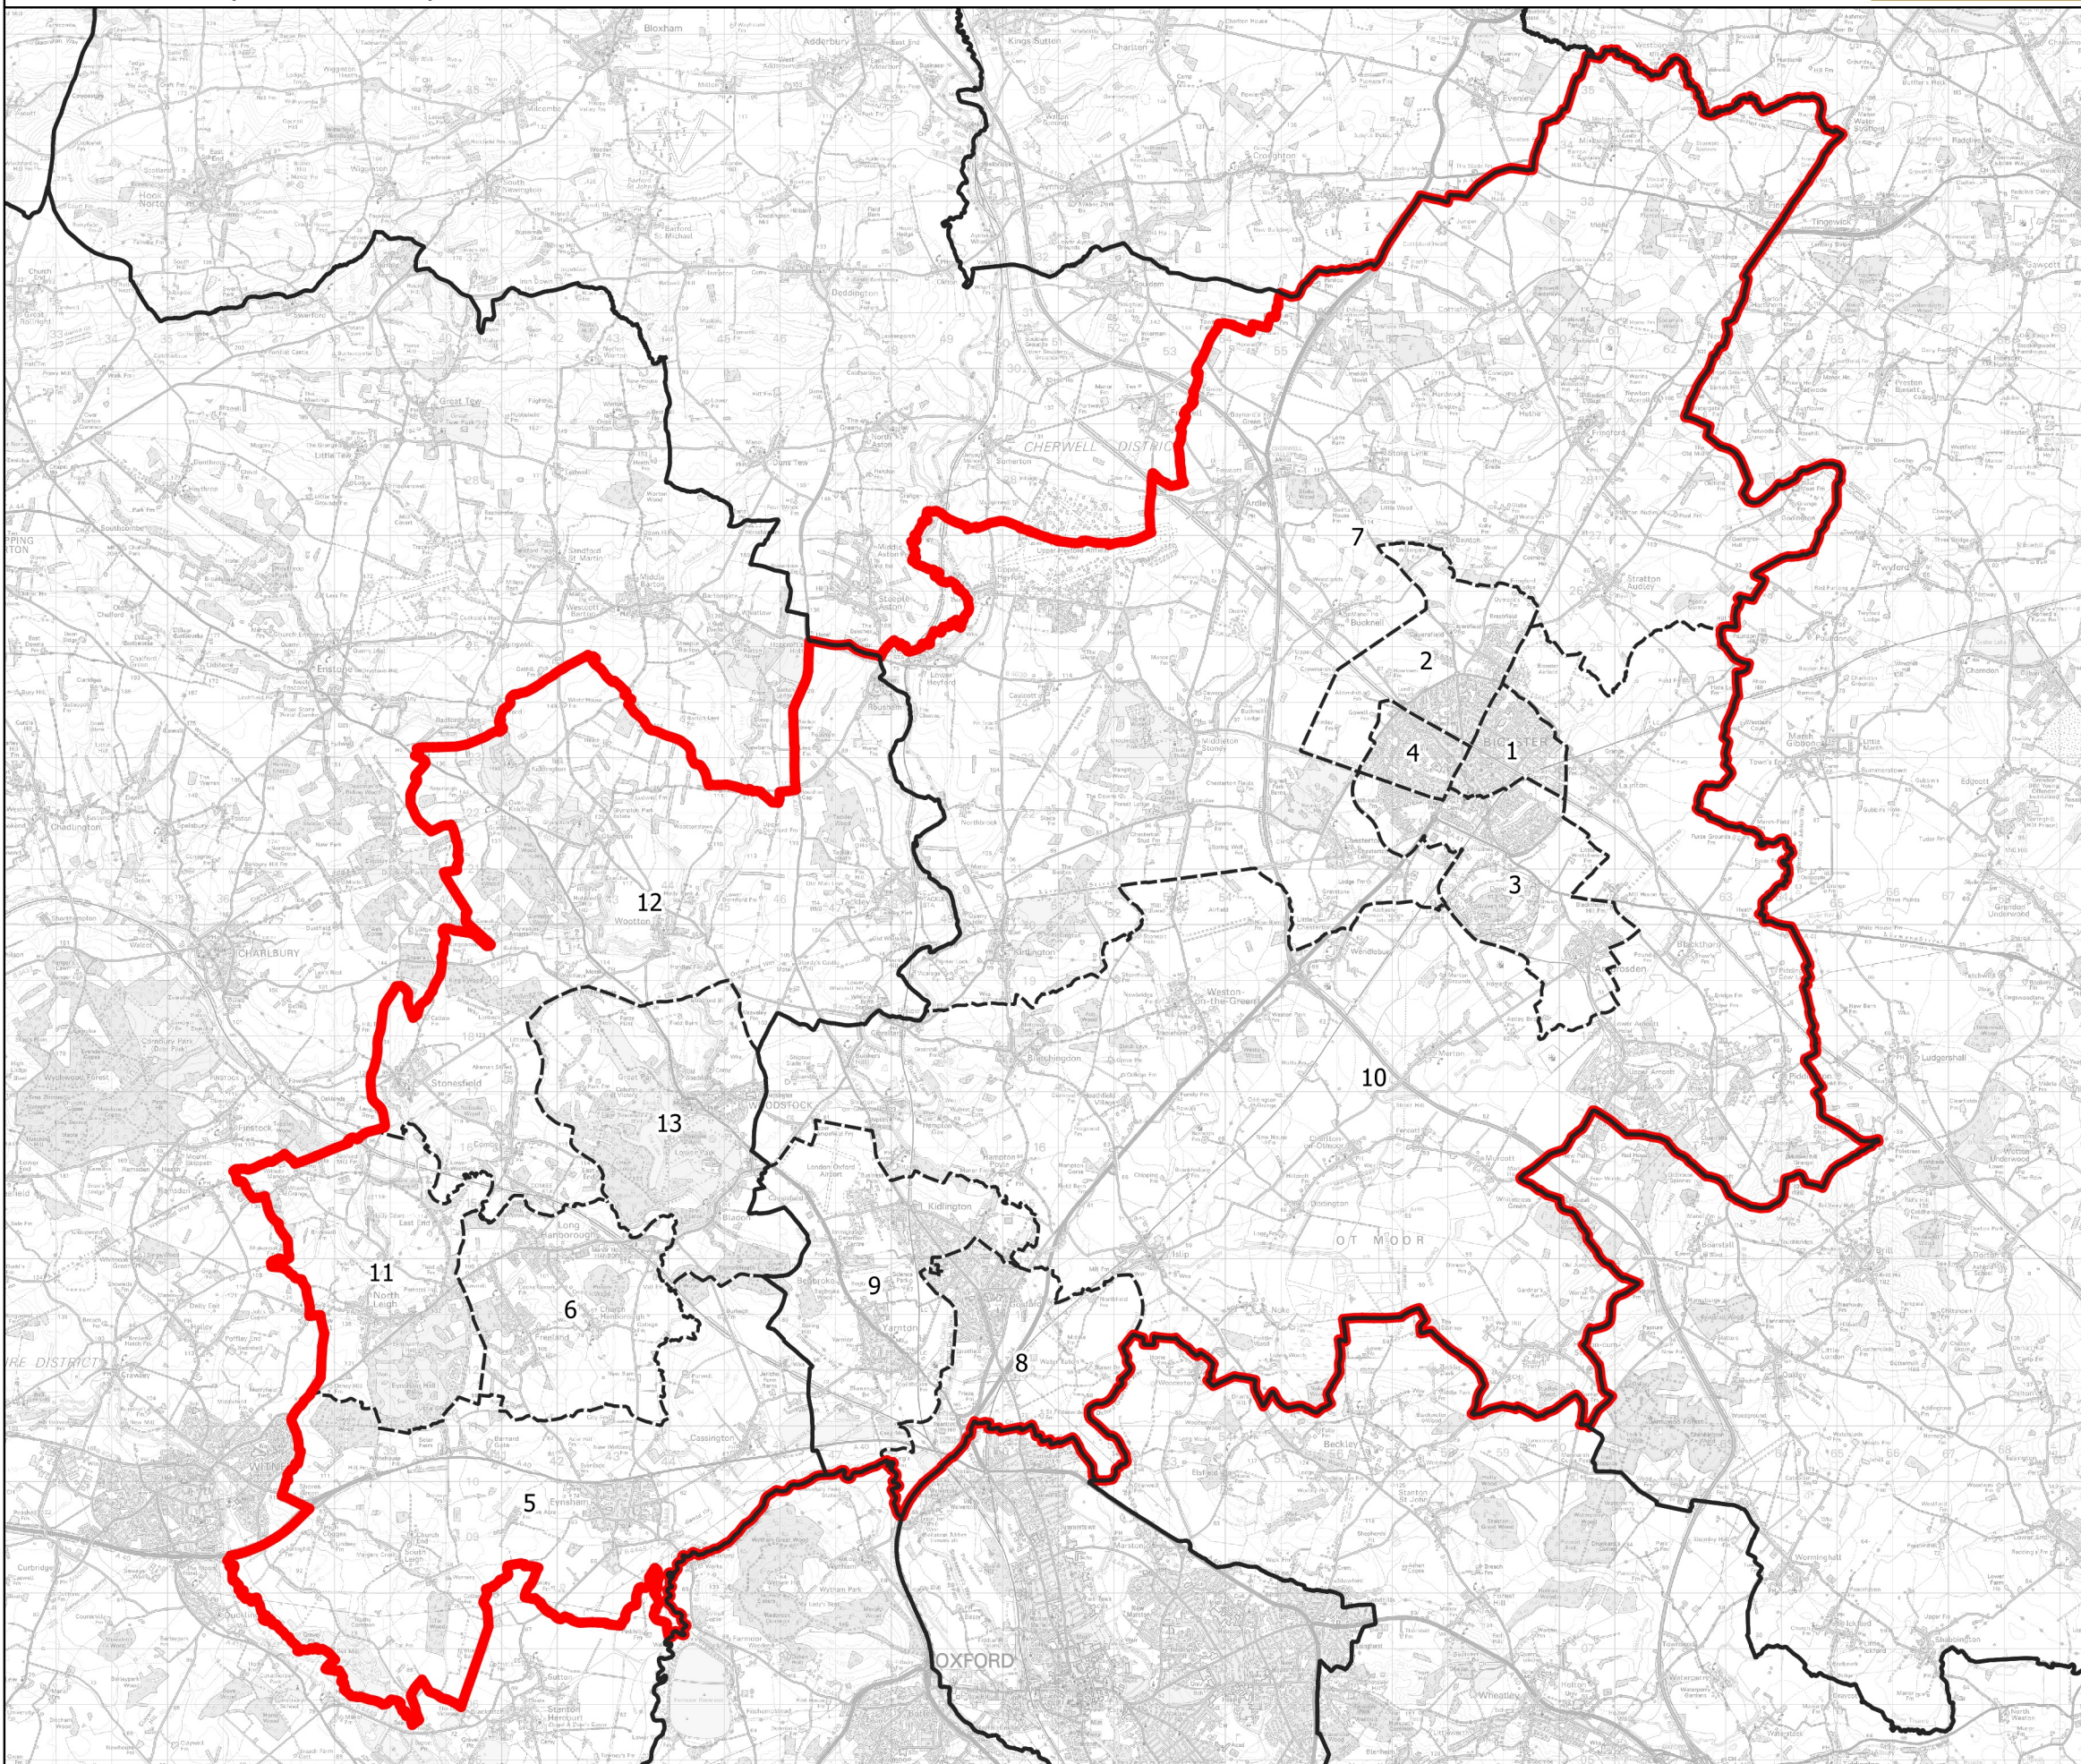

Boundary Commission for England - Initial Proposals for the South East Region

Bicester County Constituency - Electorate 70,389

Wards:

- 1 Bicester East
- 2 Bicester North & Caversfield
- 3 Bicester South & Ambrosden
- 4 Bicester West
- 5 Eynsham and Cassington
- 6 Freeland and Hanborough
- 7 Fringford & Heyfords
- 8 Kidlington East
- 9 Kidlington West
- 10 Launton & Otmoor
- 11 North Leigh
- 12 Stonesfield and Tackley
- 13 Woodstock and Bladon

-  Constituency
-  Local Authorities
-  Wards

© Crown copyright and database rights 2021 OS 100018289. You are permitted to use this data solely to enable you to respond to, or interact with, the organisation that provided you with the data. You are not permitted to copy, sub-license, distribute or sell any of this data to third parties in any form. Third party rights to enforce the terms of this licence shall be reserved to OS.

Bicester County Constituency